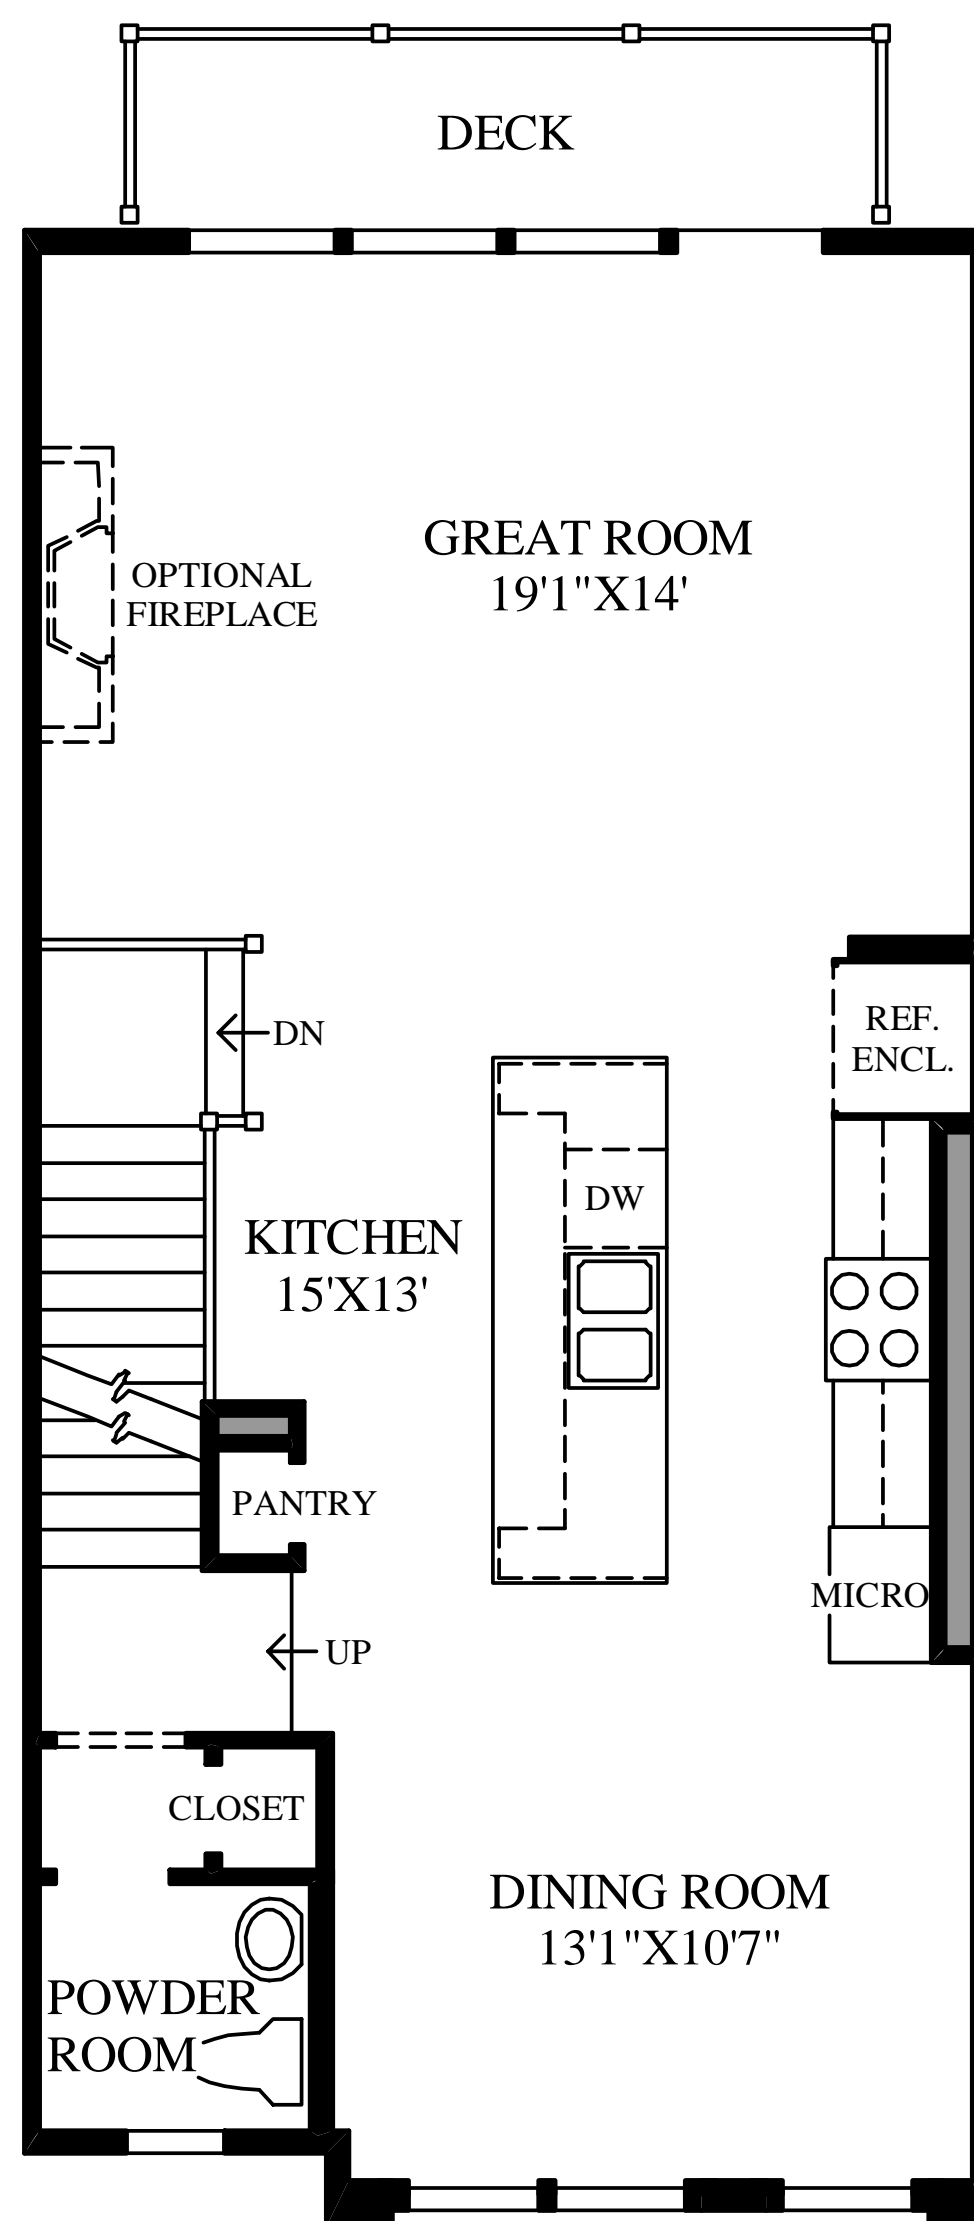

MODERN EXTERIOR DESIGN INCLUDES A LARGER STUDY.

Lower Level

Living Level

CONTEMPORARY EXTERIOR DESIGN INCLUDES A LARGER BEDROOM #2.

* DENOTES HIGH WINDOW

Bedroom Level

* DENOTES HIGH WINDOW

Loft Level

THE COLVIN HIGHLIGHTS

- The foyer is adjacent to the study and has views of the stairs that lead to the living level.
- The kitchen is centrally located between the dining room and the great room, creating an ideal space for entertaining.
- The master bedroom includes a walk-in closet and a private bath with a dual-sink vanity, private toilet area, and a large shower with a seat.
- A convenient laundry room and a second bedroom with a walk-in closet and a private bath complete the bedroom level.
- On the loft level, you will find a room for relaxing and entertaining, a bedroom and full bath, as well as a rooftop terrace.
- This home features ten-foot ceilings throughout the living level and nine-foot ceilings throughout the lower level, bedroom level and loft level.