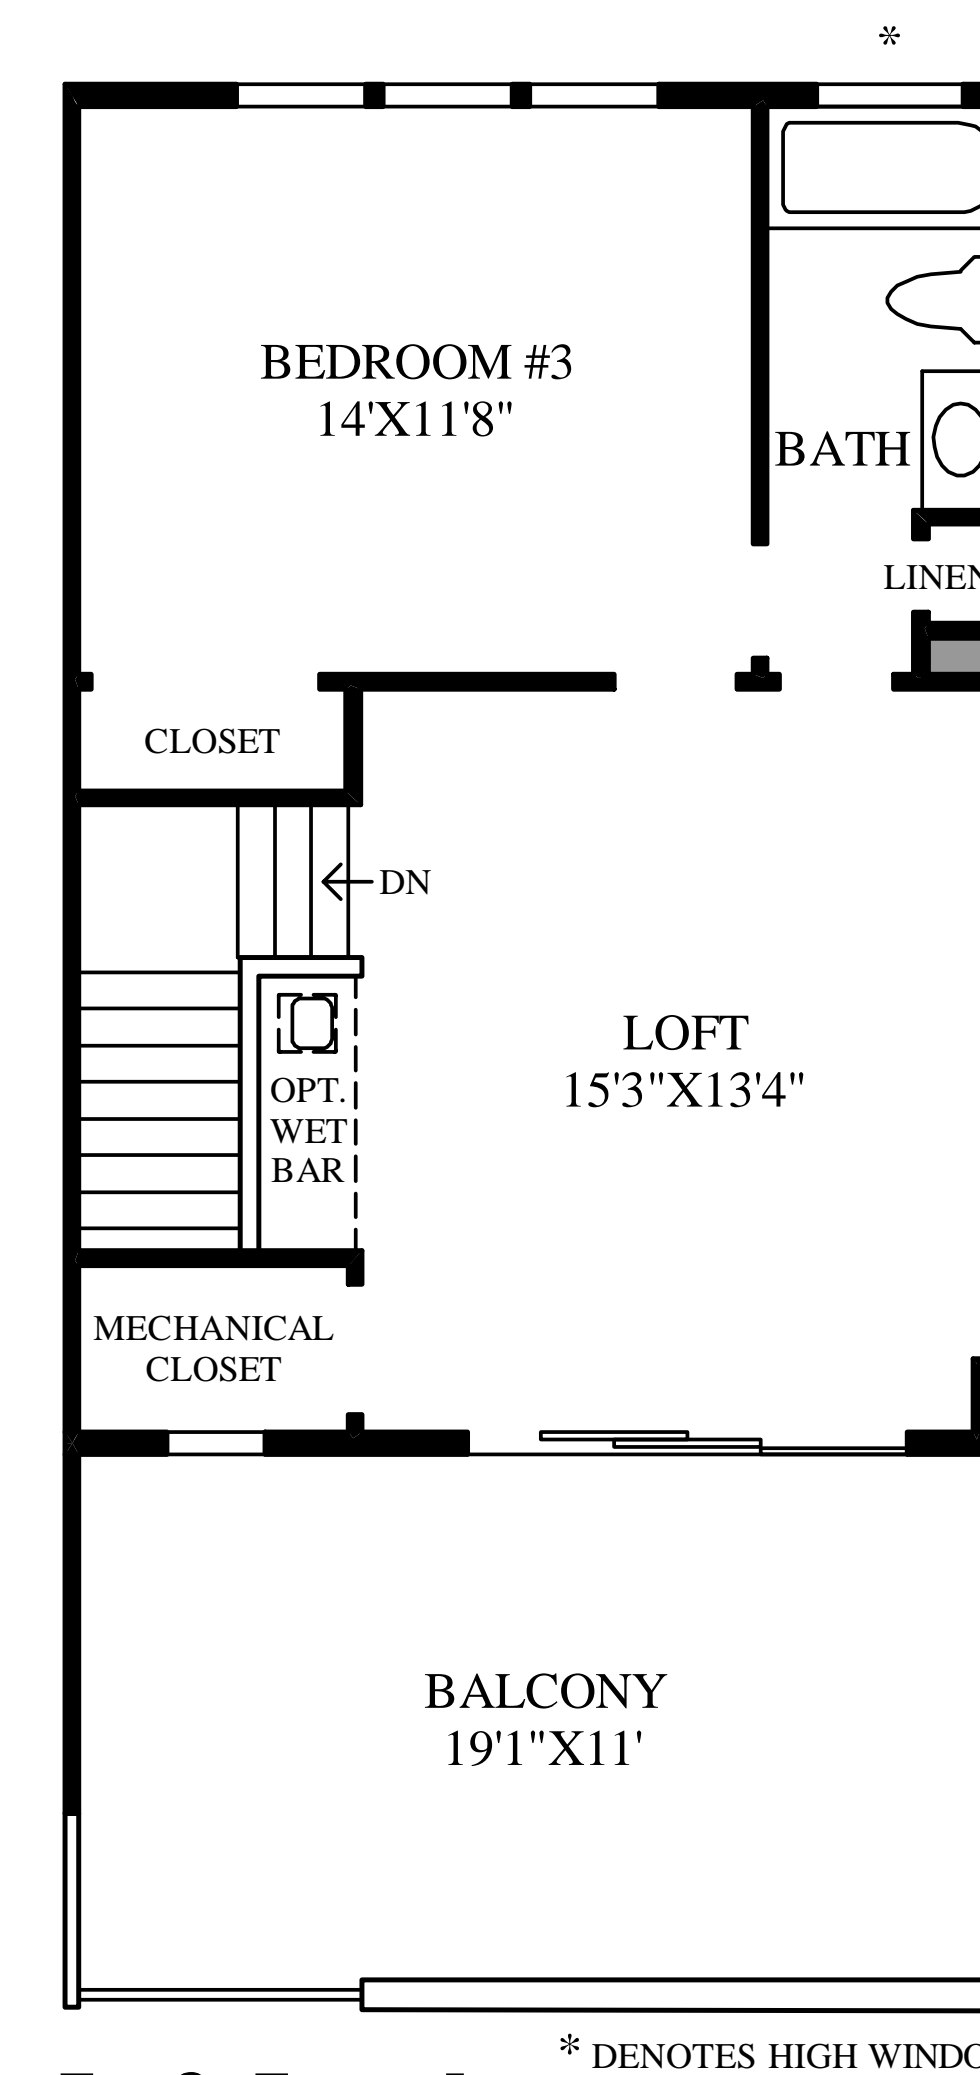

MODERN EXTERIOR DESIGN INCLUDES A LARGER STUDY.

Lower Level

Living Level

CONTEMPORARY EXTERIOR DESIGN INCLUDES A LARGER BEDROOM #2.

* DENOTES HIGH WINDOW

Bedroom Level

* DENOTES HIGH WINDOW

Loft Level

THE COLVIN HIGHLIGHTS

- The foyer is adjacent to the study and has views of the stairs that lead to the living level.
- The kitchen is centrally located between the dining room and the great room, creating an ideal space for entertaining.
- The master bedroom includes a walk-in closet and a private bath with a dual-sink vanity, private toilet area, and a large shower with a seat.
- A convenient laundry room and a second bedroom with a walk-in closet and a private bath complete the bedroom level.
- On the loft level, you will find a room for relaxing and entertaining, a bedroom and full bath, as well as a rooftop terrace.
- This home features ten-foot ceilings throughout the living level and nine-foot ceilings throughout the lower level, bedroom level and loft level.