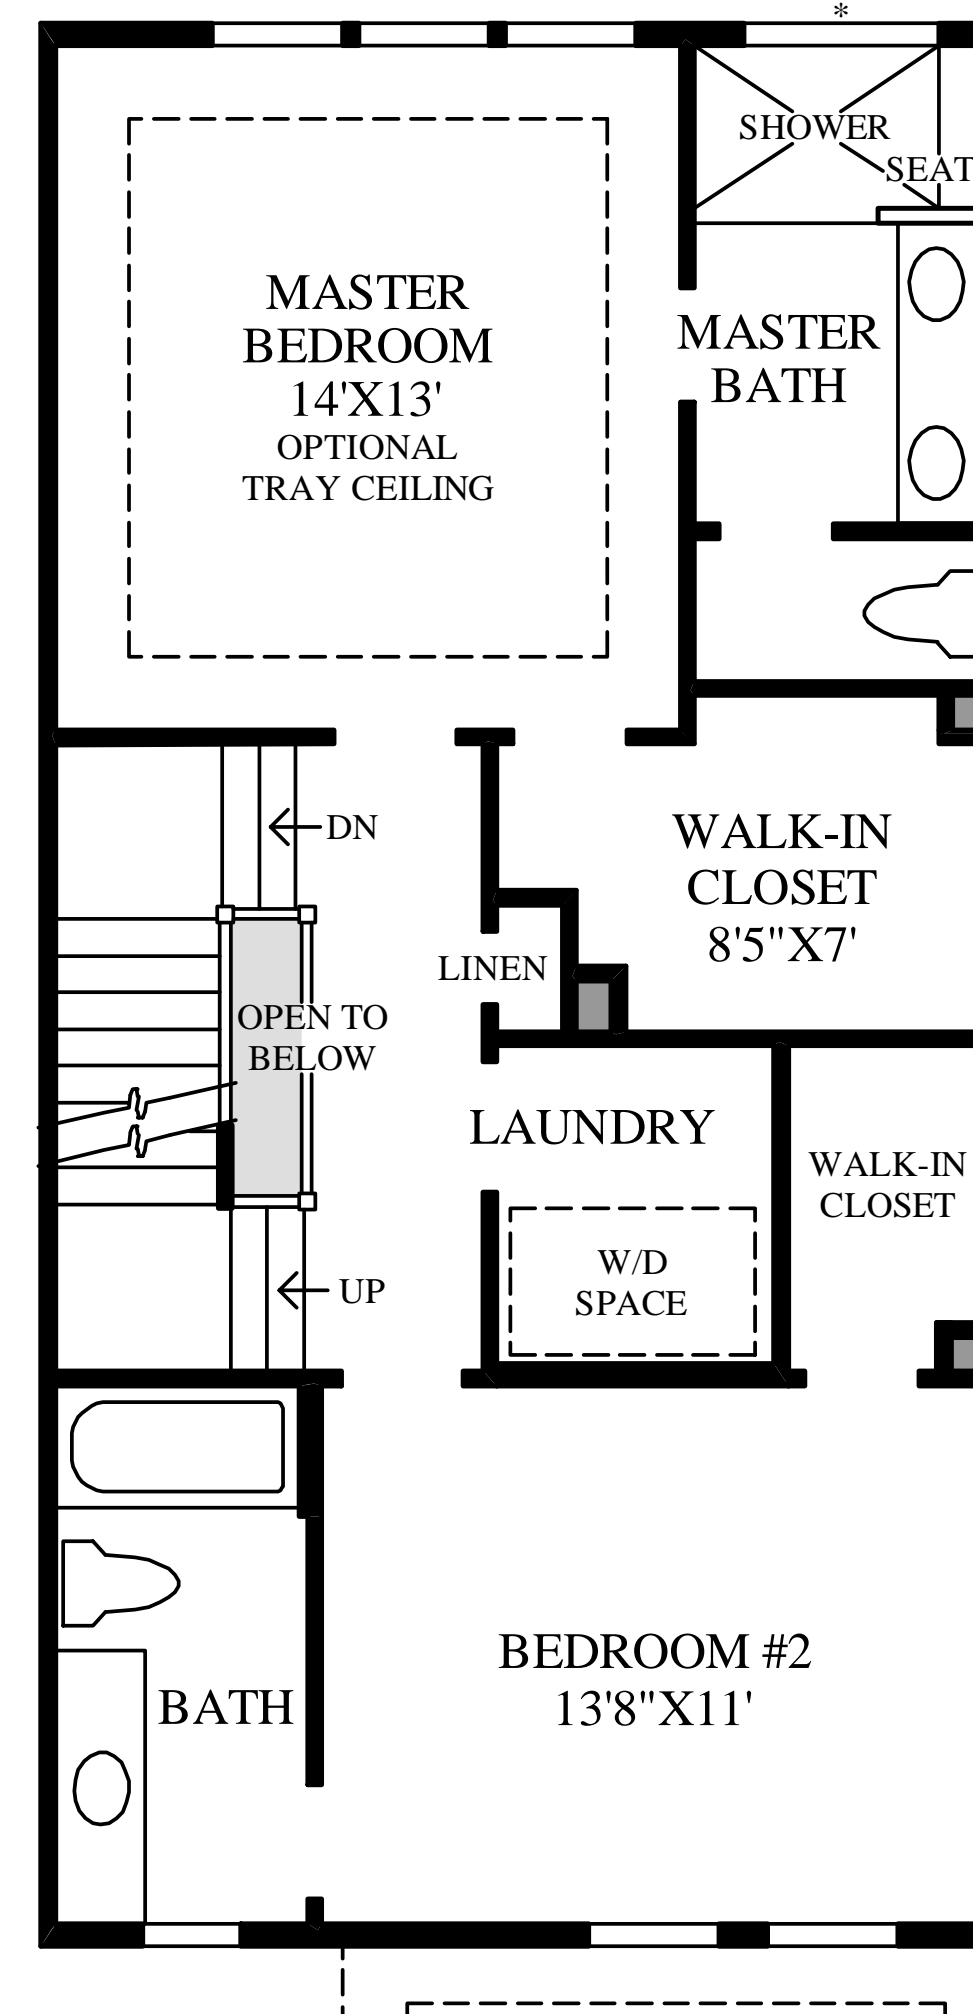

MODERN EXTERIOR DESIGN INCLUDES A LARGER STUDY.

Lower Level

Living Level

CONTEMPORARY EXTERIOR DESIGN INCLUDES A LARGER BEDROOM #2.

* DENOTES HIGH WINDOW

Bedroom Level

* DENOTES HIGH WINDOW

Loft Level

THE COLVIN HIGHLIGHTS

- The foyer is adjacent to the study and has views of the stairs that lead to the living level.
- The kitchen is centrally located between the dining room and the great room, creating an ideal space for entertaining.
- The master bedroom includes a walk-in closet and a private bath with a dual-sink vanity, private toilet area, and a large shower with a seat.
- A convenient laundry room and a second bedroom with a walk-in closet and a private bath complete the bedroom level.
- On the loft level, you will find a room for relaxing and entertaining, a bedroom and full bath, as well as a rooftop terrace.
- This home features ten-foot ceilings throughout the living level and nine-foot ceilings throughout the lower level, bedroom level and loft level.