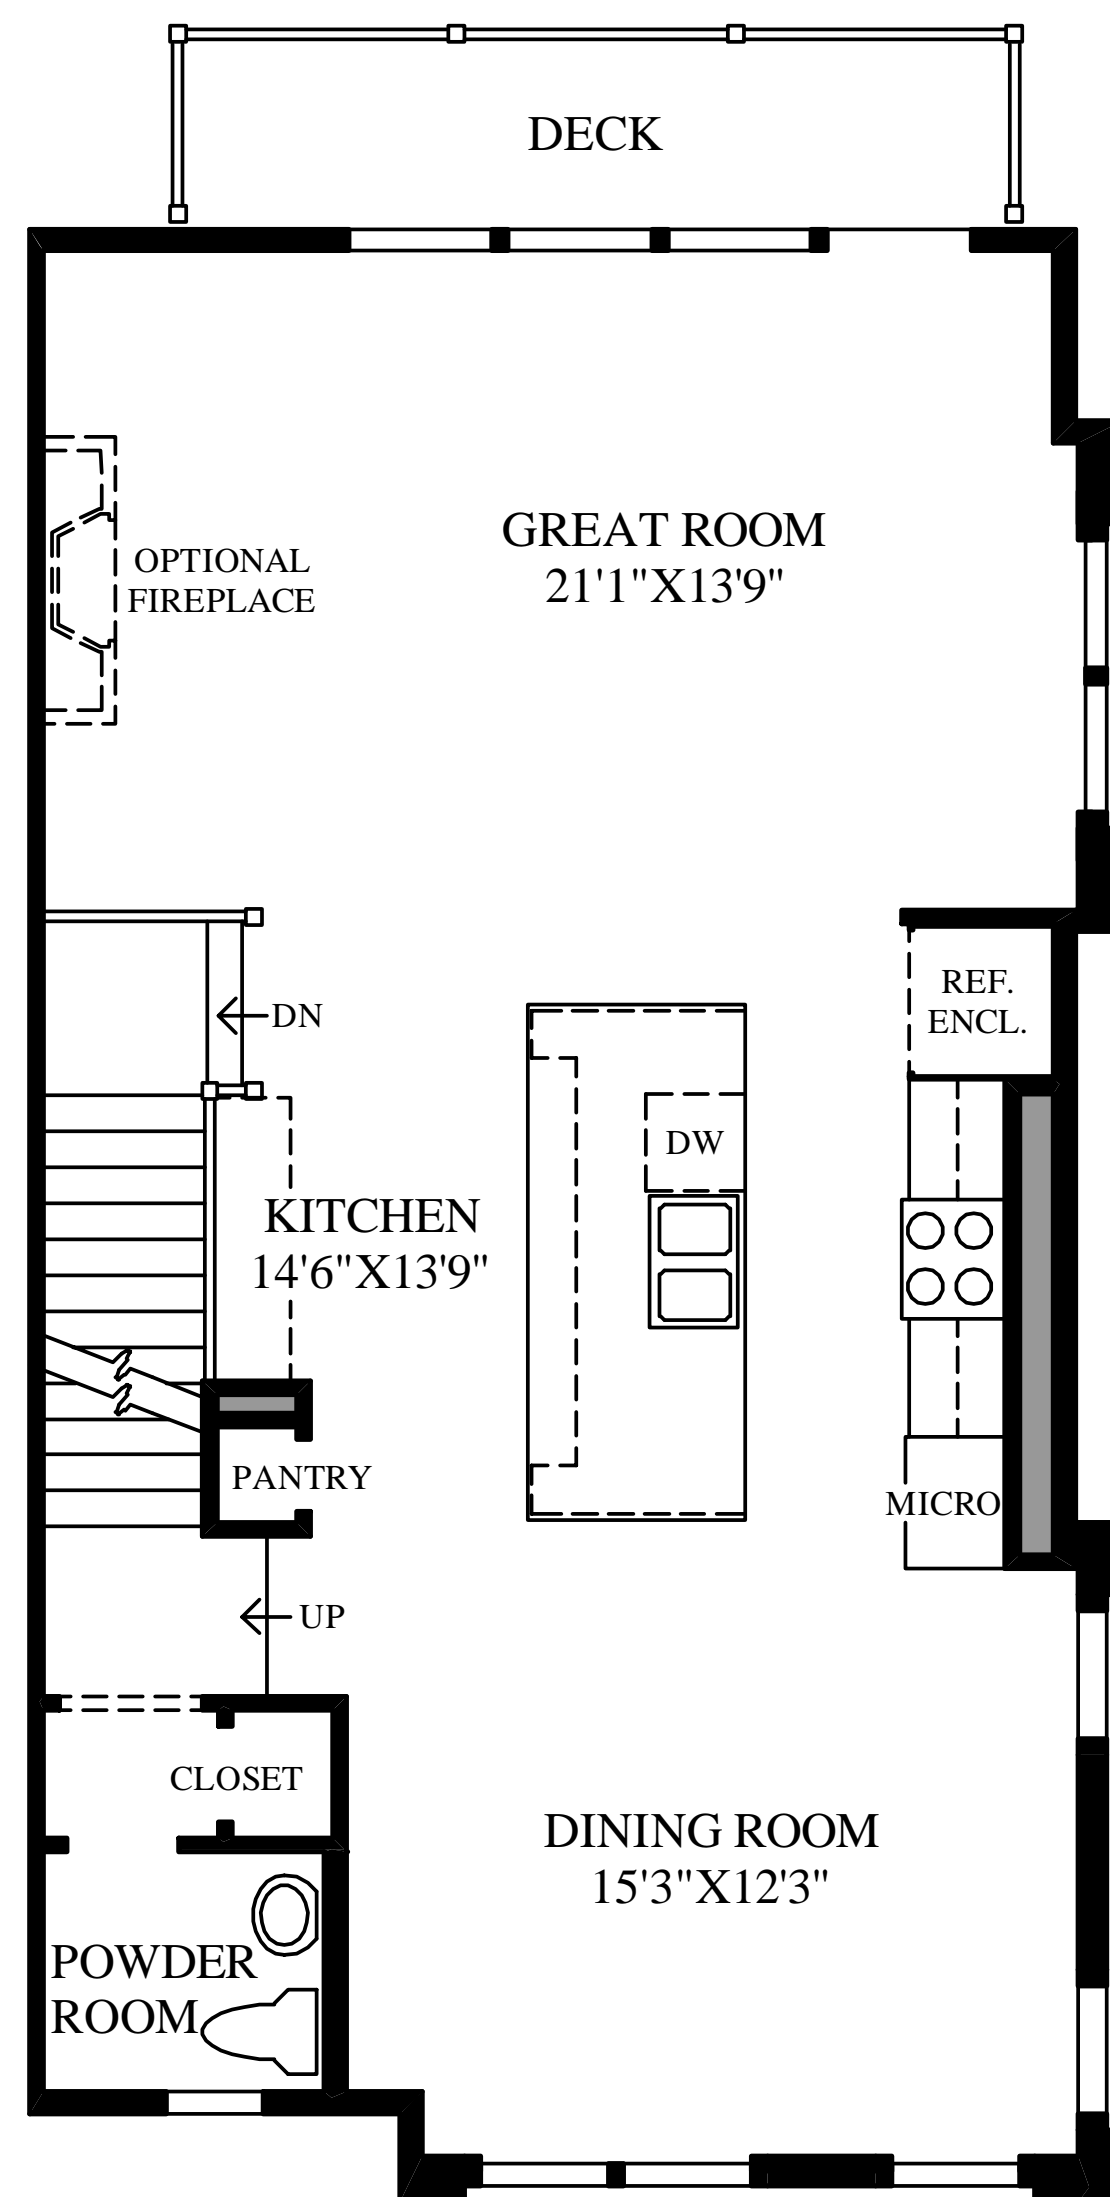

**Lower Level**

**Living Level**

\*DENOTES HIGH WINDOW

**Bedroom Level**

\* DENOTES HIGH WINDOW

**Loft Level**

**THE HARPER HIGHLIGHTS**

- The foyer is adjacent to the study and has views of the stairs that lead to the living level.
- The kitchen is centrally located between the dining room and the great room, creating an ideal space for entertaining.
- The master bedroom includes a walk-in closet and a private bath with a dual-sink vanity, private toilet area, and a large shower with a seat.
- A convenient laundry room and a second bedroom, with a walk-in closet and a private bath complete the bedroom level.
- On the loft level you will find a room for relaxing and entertaining, a bedroom and full bath, as well as a rooftop terrace.
- This home features ten-foot ceilings throughout the living level and nine-foot ceilings throughout the lower level, bedroom level and loft level.