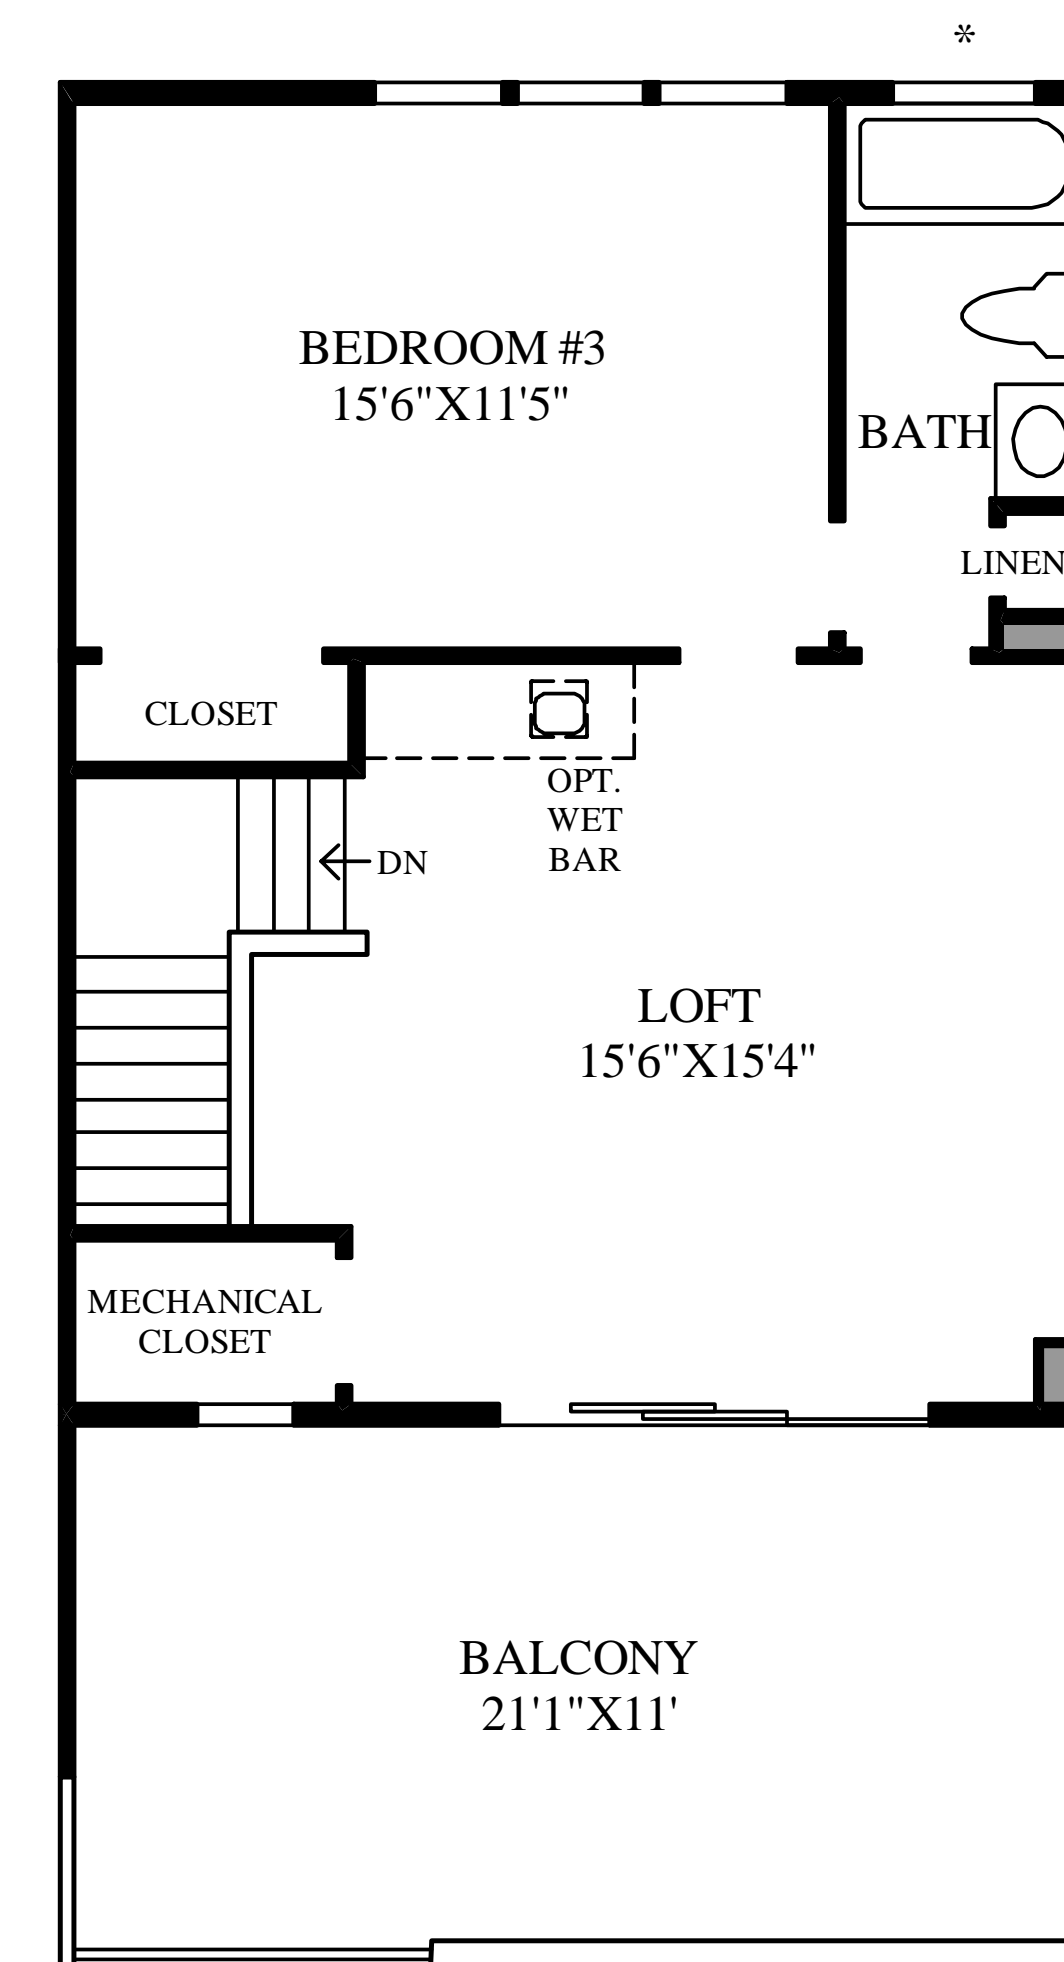

**Lower Level**

**Living Level**

\*DENOTES HIGH WINDOW

**Bedroom Level**

\* DENOTES HIGH WINDOW

**Loft Level**

**THE HARPER HIGHLIGHTS**

- The foyer is adjacent to the study and has views of the stairs that lead to the living level.
- The kitchen is centrally located between the dining room and the great room, creating an ideal space for entertaining.
- The master bedroom includes a walk-in closet and a private bath with a dual-sink vanity, private toilet area, and a large shower with a seat.
- A convenient laundry room and a second bedroom, with a walk-in closet and a private bath complete the bedroom level.
- On the loft level you will find a room for relaxing and entertaining, a bedroom and full bath, as well as a rooftop terrace.
- This home features ten-foot ceilings throughout the living level and nine-foot ceilings throughout the lower level, bedroom level and loft level.