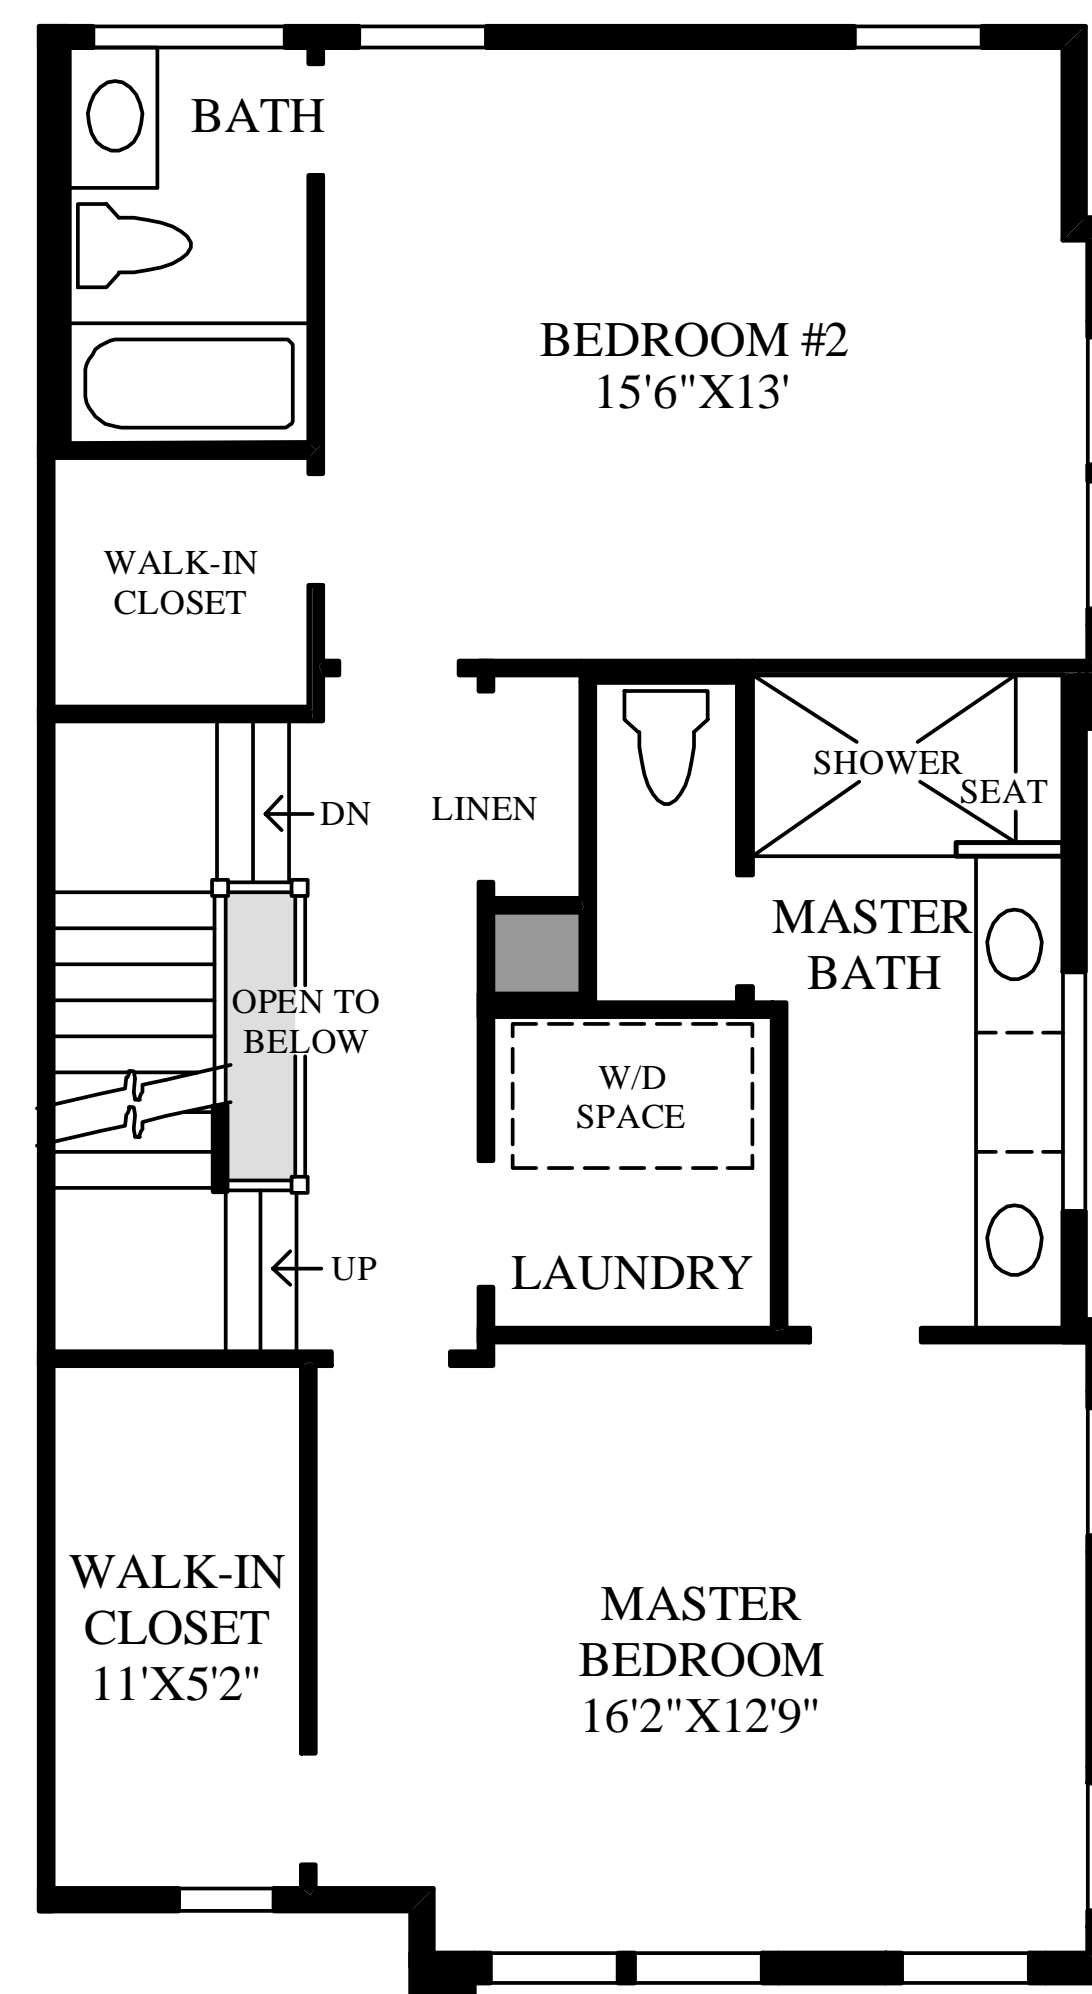

**Lower Level**

**Living Level**

\*DENOTES HIGH WINDOW

**Bedroom Level**

\* DENOTES HIGH WINDOW

**Loft Level**

**THE HARPER HIGHLIGHTS**

- The foyer is adjacent to the study and has views of the stairs that lead to the living level.
- The kitchen is centrally located between the dining room and the great room, creating an ideal space for entertaining.
- The master bedroom includes a walk-in closet and a private bath with a dual-sink vanity, private toilet area, and a large shower with a seat.
- A convenient laundry room and a second bedroom, with a walk-in closet and a private bath complete the bedroom level.
- On the loft level you will find a room for relaxing and entertaining, a bedroom and full bath, as well as a rooftop terrace.
- This home features ten-foot ceilings throughout the living level and nine-foot ceilings throughout the lower level, bedroom level and loft level.